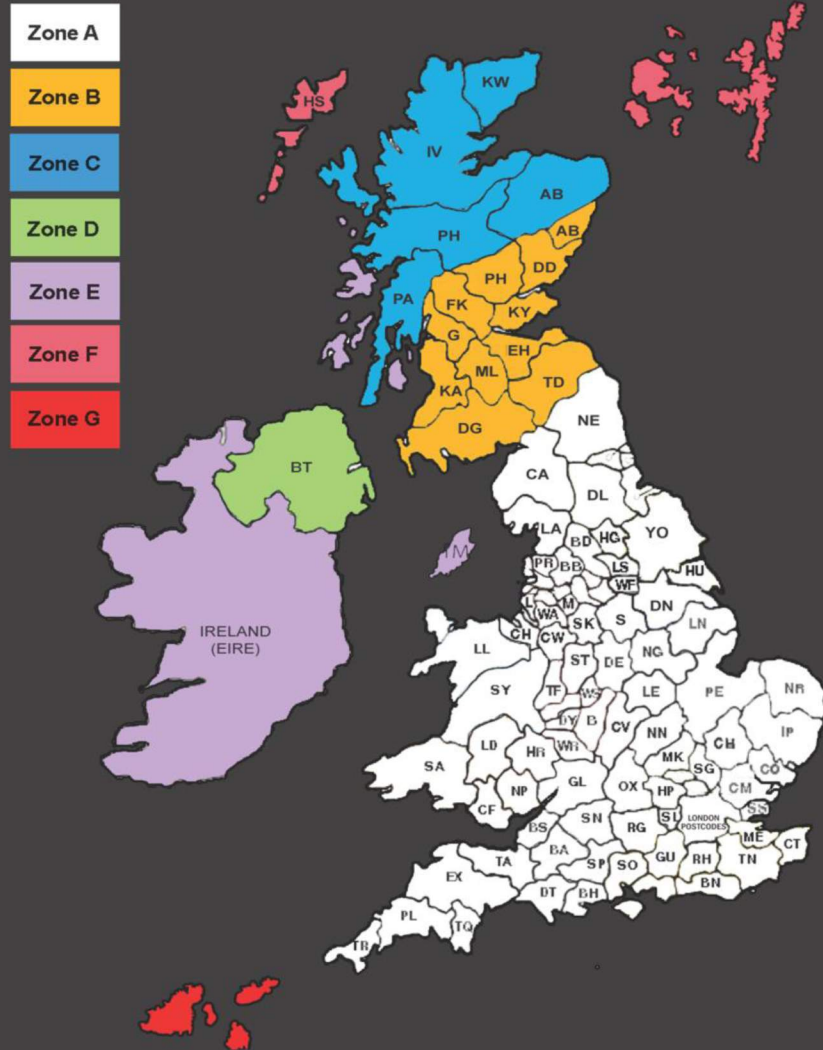

Zone Map

Zone A	England & Wales Isle of White (P031 - 41) + £10.00 Surcharge Scilly Isles (TR21-25)
Zone B	Central Belt Of Scotland AB 10/11/12/15/16 24/25 EH, DD, DG, FK 1-18, G,KA 1-26, KY, ML, PA1-19,PH 1-10, TD
Zone C	Scottish Highlands AB 1-9, 13/14/21/22/23, 30-45, 1-56 IV 1-56, FK19-21, KW1-14, PA20-39, PH 11-40
Zone D	Northern Ireland BT
Zone E	Southern Ireland (Dublin) Offshore Scottish Islands - PA62 -76, PA77, PA78, KA28, KA28 Isle of Man
Zone F	Orkney & Shetland Islands HS 1-9, KW 15-17, PA40-61, PH41-44, ZE 1-3
Zone G	Channel Isles JE/GY

BDP reserves the right to amend postcodes to allocated zones without notice